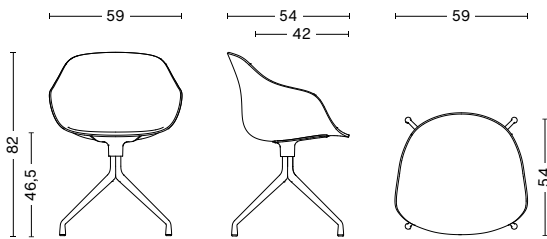

## AAC 220

DESIGN BY HEE WELLING & HAY, 2022

Featuring a swivel base in aluminium, the AAC 220 has a slightly more formal expression than the other variants in the series. Retaining the fundamental idea shared by the AAC family, this model is characterised by a curved shell with a slightly higher back. Designed with optimal functionality in mind, the shell construction offers a deep, generous seat that combines inviting aesthetics with a high level of comfort, whilst the lower armrests provide good support and enable the chair to fit underneath a table or desk. The base is available in either polished or powder-coated aluminium, and the post-consumer recycled plastic shell is available in different colours and finishes, providing a multitude of design combinations that give this series versatility in a wide range of corporate, public, and private contexts.

### DIMENSIONS

WIDTH 59 CM | 23.25"  
DEPTH 54 CM | 21.25"  
HEIGHT 82 CM | 32.25"  
SEAT HEIGHT 46,5 CM | 18.25"  
SEAT DEPTH 42 CM | 16.50"