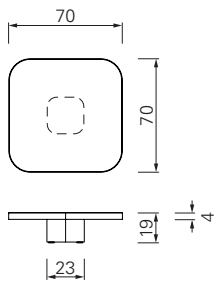

Bow Coffee Table

Guilherme Torres, 2018 / 2022 / 2024

Bow Coffee Table No. 1