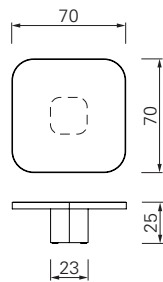

Bow Coffee Table No. 2