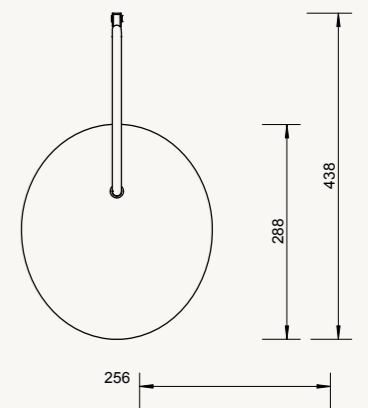

ARUM WALL LAMP