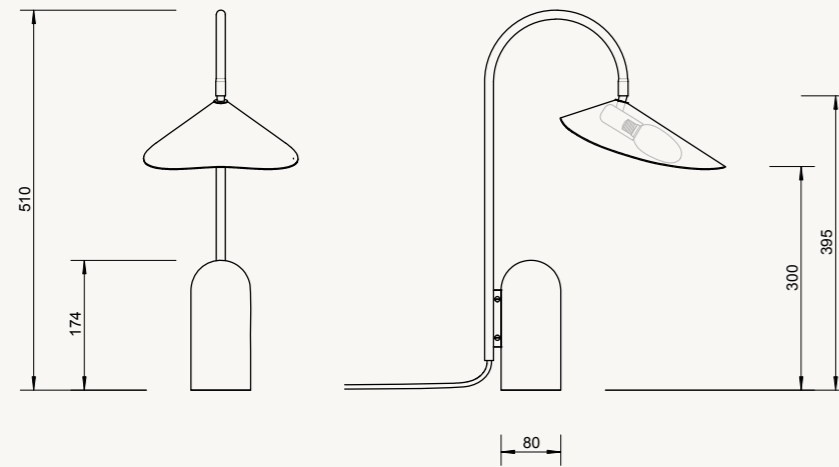

**Wall lamp:** W: 25.6 x H: 46.1 x D: 43.8 cm  
W: 10.1 x H: 18 x D: 17.2 in  
Weight: 0.85 kg

### CARE & CLEANING

Clean with a soft dry cloth. Always switch off the electricity before cleaning.

ARUM FLOOR LAMP

Lampshade direction can be adjusted

ARUM TALL WALL LAMP

ARUM TABLE LAMP

ARUM WALL LAMP

100133101  
Black

### ARUM FLOOR LAMP

|              |   |                                 |       |
|--------------|---|---------------------------------|-------|
| Size:        | H: 136 x W: 25 x D: 42 cm<br>H: 53.5 x W: 9.8 x D: 16.5 in  | <b>Recommended retail price</b> |       |
| Material:    | Solid black marble base. Powder coated iron structure and aluminium lampshade. Electrical components. E14 socket. 2.6 metre black fabric cord. Matte Off-white inside.  | DKK                             | 4,999 |
|              | Solid travertine base. Powder coated iron structure and aluminium lampshade. Electrical components. E14 socket. 2.6 metre fabric cord. Matte Off-white inside   | SEK                             | 7,139 |
|              |   | NOK                             | 7,139 |
|              |   | EUR                             | 679   |
|              |   | GBP                             | 669   |
|              |   | USD                             | 939   |
| Care:        | Wipe with a damp cloth  |                                 |       |
| Info:        | Voltage: 220-240V - 50Hz. Light source: Max 12 W LED. Bulb not included. Direction of lampshade can be adjusted. Only approved for EU/NO/CH/UK (UK plug version for UK) and separate UL version for US. Registered design |                                 |       |
| Net. weight: | 11.7 kg   |                                 |       |
| Packsize:    | 1   |                                 |       |