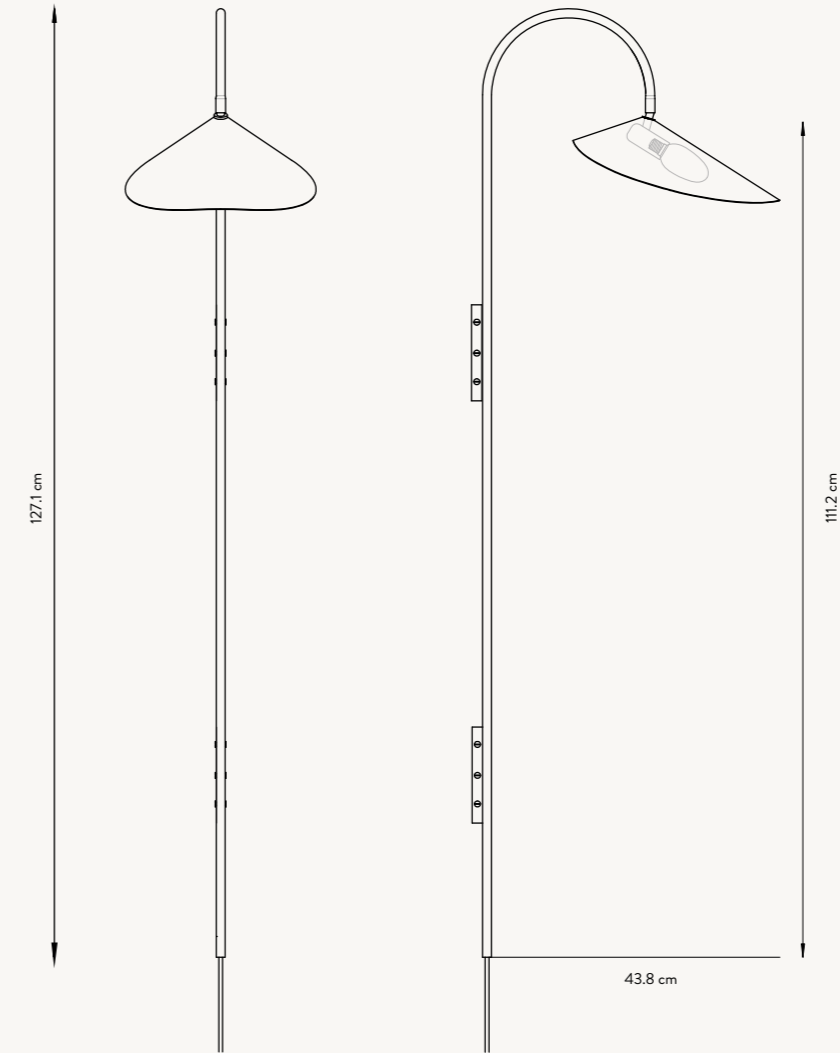

**Wall lamp:** W: 25.6 x H: 46.1 x D: 43.8 cm  
W: 10.1 x H: 18 x D: 17.2 in  
Weight: 0.85 kg

### CARE & CLEANING

Clean with a soft dry cloth. Always switch off the electricity before cleaning.

ARUM FLOOR LAMP

Lampshade direction can be adjusted

ARUM TALL WALL LAMP

ARUM TABLE LAMP

ARUM WALL LAMP

100133101  
Black

### ARUM TABLE LAMP

|              |   |                                 |       |
|--------------|---|---------------------------------|-------|
| Size:        | H: 50 x W: 20.5 x D: 34 cm<br>H: 19.7 x W: 8.1 x D: 13.4 in   | <b>Recommended retail price</b> |       |
| Material:    | Solid black marble base. Powder coated iron structure and aluminium lampshade. Electrical components. E14 socket. 2.6 metre black fabric cord. Matte Off-white inside.  | DKK                             | 2,999 |
|              | Solid travertine base. Powder coated iron structure and aluminium lampshade. Electrical components. E14 socket. 2.6 metre fabric cord. Matte Off-white inside   | SEK                             | 4,285 |
|              |   | NOK                             | 4,285 |
|              |   | EUR                             | 405   |
|              |   | GBP                             | 399   |
|              |   | USD                             | 565   |
| Care:        | Wipe with a damp cloth  |                                 |       |
| Info:        | Voltage: 220-240V - 50Hz. Light source: Max 12 W LED. Bulb not included. Direction of lampshade can be adjusted. Only approved for EU/NO/CH/UK (UK plug version for UK) and separate UL version for US. Registered design |                                 |       |
| Net. weight: | 2.9 kg  |                                 |       |
| Packsize:    | 1   |                                 |       |