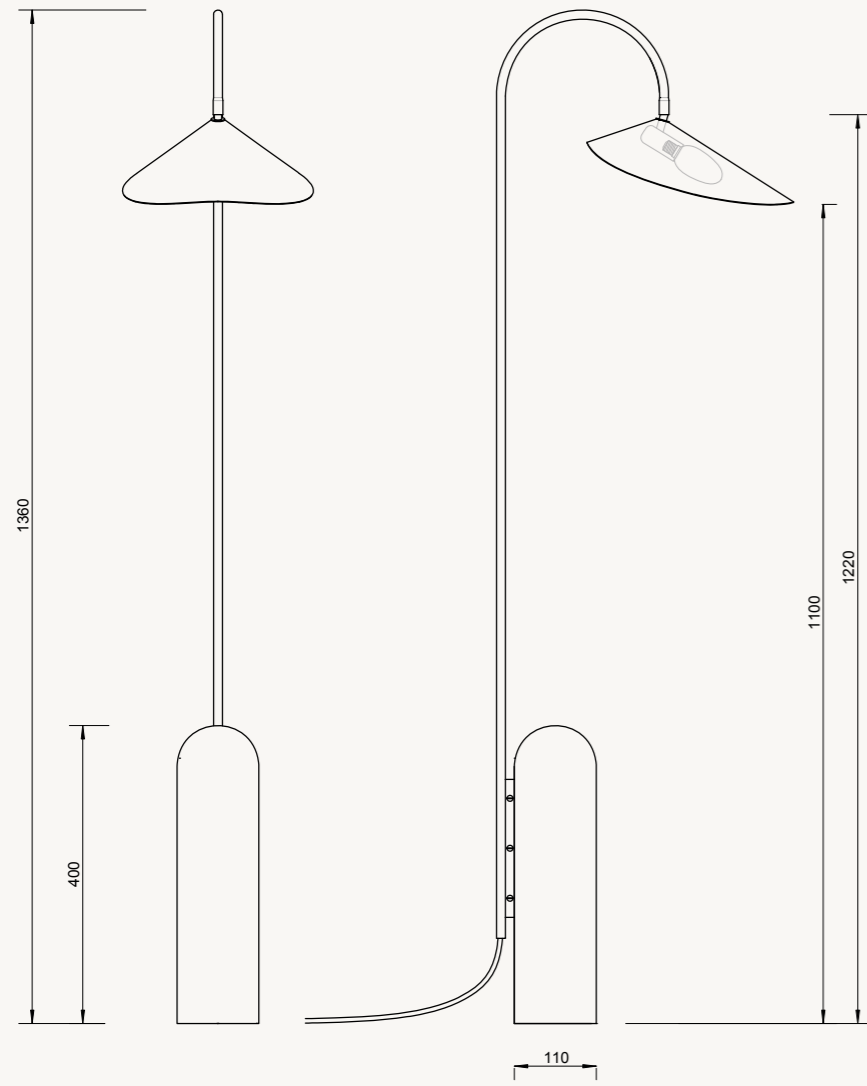

ARUM FLOOR LAMP

Lampshade direction can be adjusted