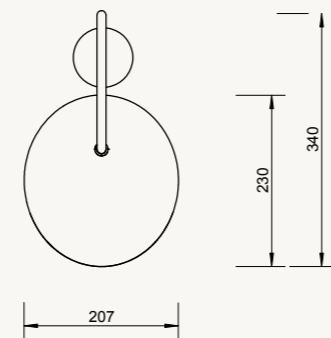

ARUM TABLE LAMP