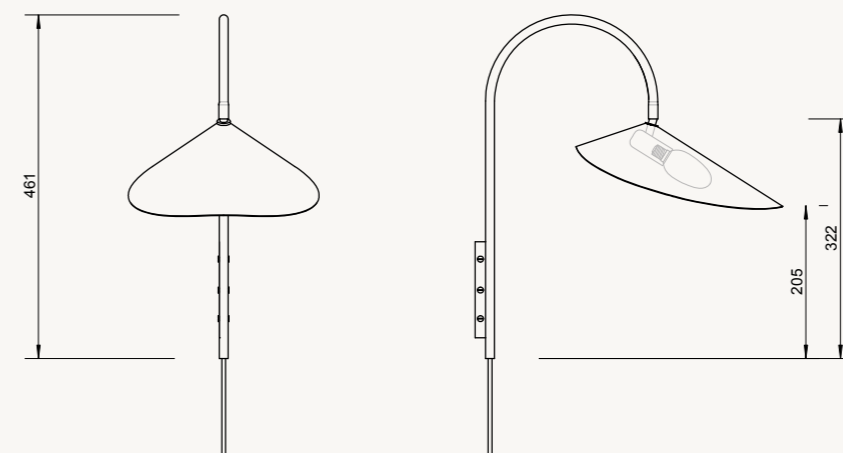

ARUM WALL LAMP