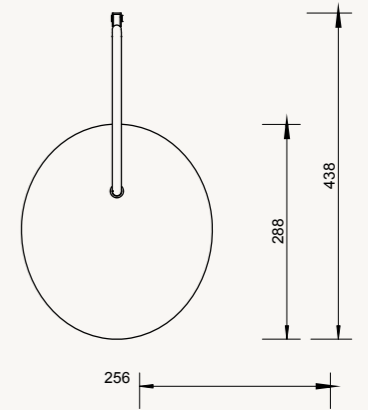

ARUM TALL WALL LAMP