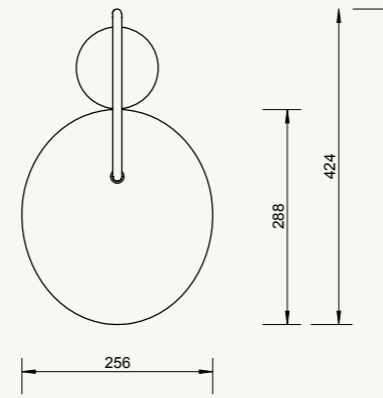

Lampshade direction can be adjusted

ARUM WALL LAMP