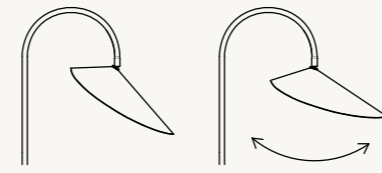

ARUM FLOOR LAMP

Lampshade direction can be adjusted