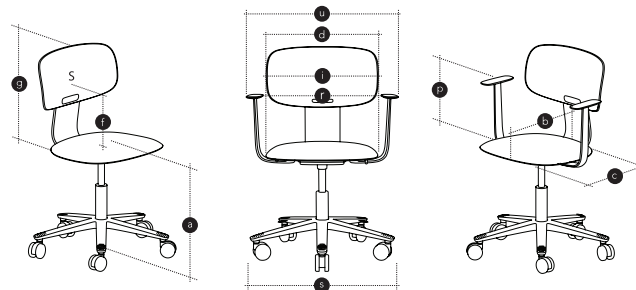

MODELS AND MEASUREMENTS

HÅG task chair (ref. EN 1335)	HÅG Tion 2100	HÅG Tion 2140	HÅG Tion 2160	HÅG Tion 2200¹⁾	HÅG Tion 2240¹⁾
Seat height, measured with 64 kg load 150 mm lift [a]	408-542	408-542	408-542	408-542	408-542
Seat height, measured with 64 kg load 200 mm lift [a]	485-664	485-664	485-664	485-664	485-664
Seat depth with slide (mm) [b]	425	435	435	422	435
Seat depth [c]	425	435	435	422	435
Seat width [d]	455	470	470	450	470
Height of the back supporting point [S] above the seat [f]	240	240	240	240	240
Backrest height [g]	251	251	257	253	253
Backrest width [i]	464	464	464	464	464
Backrest inclination (deg)	-5,7	-5,7	-5,7	-5,7	-5,7
Armrest height [p]	229	229	229	229	229
Headrest height [p]	n.a.	n.a.	n.a.	n.a.	n.a.
Distance between armrests [r]	492	492	492	492	492
Chair width [u]	600	600	600	600	600
Neutral position (deg)	-3	-3	-3	-3	-3
Tilt range (deg)	-14 – +7,4	-14 – +7,4	-14 – +7,4	-14 – +7,4	-14 – +7,4
Foot base diameter (mm) [s]	620	620	620	620	620
Chair Weight (kg)	10,9	10,9	11,1	13,7	13,2

Measurements in mm. Measured with 64 kg load.
Where a chair is adjustable, minimum and maximum measurements are listed.
Please note that these measurements are not absolute. They may vary slightly from chair to chair.

¹⁾ Available Q2, 2022

CONFIGURATION OPTIONS

- All models can be configured of your choice, by choosing and combining 5 different paint colours for aluminum, in a tumbled or polished finish.
- All models can be upholstered with fabrics from the Flokk Standard, Extended and Curated collections.
- Armrests in solid aluminum are optional and can be delivered in 5 different paint colours, in a tumbled or polished finish.

For more detailed information please contact your HÅG dealer or visit: www.flokk.com/hag