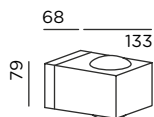

Lichtrichtung:
como

light technology:
230V Power LED
2700K
L70/50.000 h

dimmbare

installation:
1x cable entry point;
connection terminal
3x 1,5 mm²

material:
aluminium die-casting
powder-coated
glass lens

protection class:
IP65

light direction;
como

Größe in mm
size in mm

Farbe colour	Art.-Nr. item no.	Systemleistung system performance
 anthracite RAL 7016	92180-27-AN	12 W/553 lm
 cool brown	92180-27-CB	12 W/553 lm
 space grey	92180-27-SG	12 W/553 lm
 pure white RAL 9016	92180-27-WH	12 W/553 lm
 deep black RAL 9005	92180-27-BL	12 W/553 lm