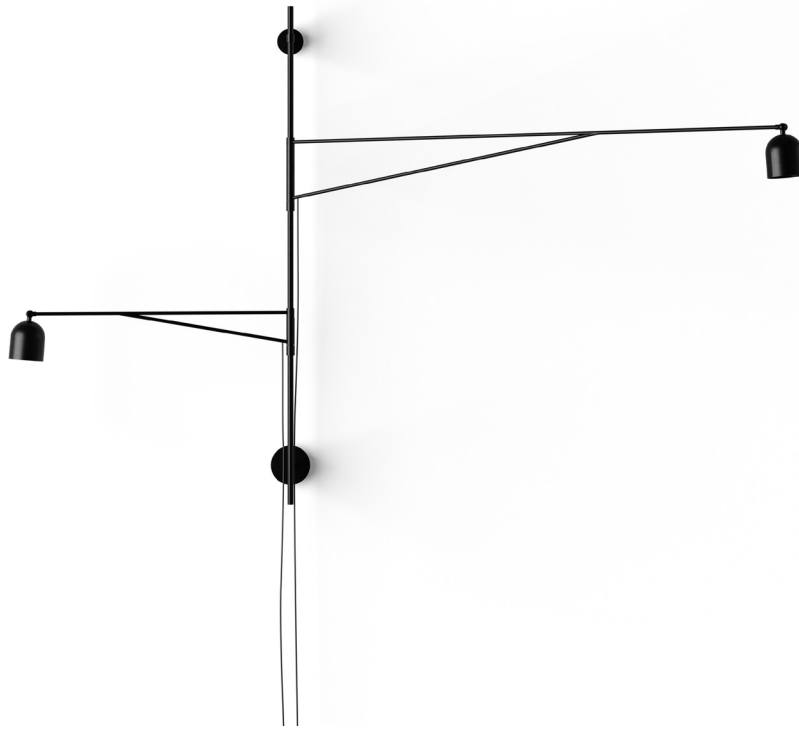

PRODUCT DATA

Design	Anatomy Design. 2012
Product type	Wall lamp
Environment	Indoor
Materials	Steel and aluminium with black powder coating
Cord (short arm)	3.9m black rubber cord with floor tap dimmer
Cord (long arm)	4.3m black rubber cord with floor tap dimmer
Light source	6,1W 757 lm 3.000K LED CRI>90 (built-in) 40° reflector
Power supply	Switching 230V/110V (included) EU/UK/AU/US/JP/CN plugs included
Certifications	CE, UL

DELIVERY

Lead time	Stock (if backorder: 20 weeks)
-----------	--------------------------------

ARTICLE CODES

201764	Awkward Light wall with 1 x short arm
201666	Awkward Light wall with 1 x long arm
203156	Awkward Light wall with short + long arm
200831	Awkward Light - additional short arm
200830	Awkward Light - additional long arm

Quirky and slightly off, Awkward is a floor lamp with a deliberately peculiar anatomy - its long, slender arms reaching to illuminate two areas in close proximity two sides of a sofa or both an armchair and a desk.

Awkward Wall consists of three different parts: an oblong wall mount and a choice of two arms, short or long. You can combine the wall mount with a short arm and a long one or two of the same as you see fit.