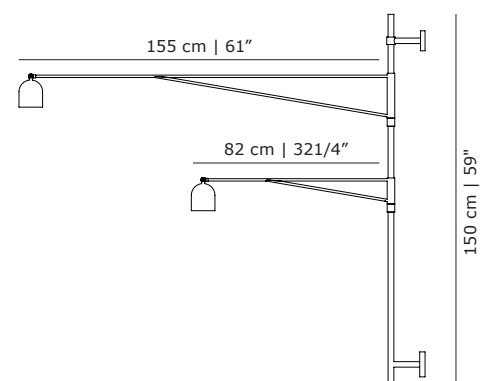

ARTICLE CODES

201764	Awkward Light wall with 1 x short arm
201666	Awkward Light wall with 1 x long arm
203156	Awkward Light wall with short + long arm
200831	Awkward Light - additional short arm
200830	Awkward Light - additional long arm

Quirky and slightly off, Awkward is a floor lamp with a deliberately peculiar anatomy - its long, slender arms reaching to illuminate two areas in close proximity two sides of a sofa or both an armchair and a desk.

Awkward Wall consists of three different parts: an oblong wall mount and a choice of two arms, short or long. You can combine the wall mount with a short arm and a long one or two of the same as you see fit.