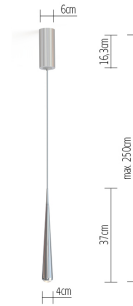

NICEONE UP ROUND 7 raw

CNO00-8

€ 367,23 excl.

The **NICEONE** pendant luminaire is a minimalistic luminaire finished in copper and polished or matte black aluminum. An integrated optical lens optimally declares the brilliant light. Thanks to its reserved design, **NICEONE** is versatile - as a single pendant over a small table, in rows over longer tables or in a group constellation as the **NICEONE RAIN**.

NICEONE UP ROUND 7 raw

CNO00-8

TECHNICAL SPECIFICATIONS

Lamp holder	LED
Mounting method	ceiling-mounted (surface)
Light emission	direct
Light distribution	symmetric
The luminaire's luminous flux	730 lm
Colour temperature	2700 K
Colour rendering index (CRI)	>90
Rated voltage (range)	220-240 V
Power frequency	50/60 Hz
Power consumption (maximum)	11 W
Housing material	Aluminium
Type of lamp control gear	Driver
Ballast included	Yes
Protection class	I
Connection cable (number of cores)	3
Number of lampheads	1
Energy efficiency	A - A++
Dimmable	Yes
Type of Dimmer	phase control rotary dimmer
Height	310 mm
Diameter	40 mm
Head adjustable	No
Height adjustable	No
Suspension length	-/3000 mm
Custom length	Yes