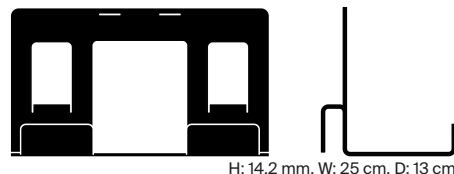

PS5 Mount

Organizing

Description

PS5 Mount is an organizer specifically designed for the PS5.

This organizer is made from sturdy 3mm steel sheet to keep your console mounted safely and securely on your Pedestal with the included fastening screw.

Mount your PS5 to your Pedestal without the use of any tools.

Material

Powder coated As S235 3mm steel sheet with smooth finish.

Dimensions

H: 14,2 cm, W: 25 cm, D: 13 cm

Packaging Dimensions

H: 13,1 cm W: 32 cm, D: 23 cm