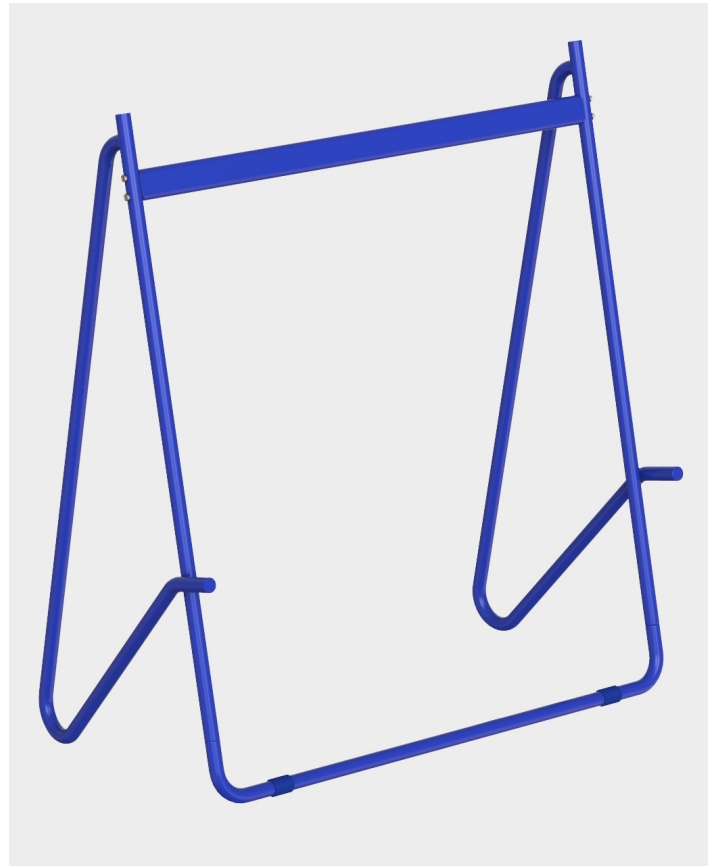

Bloom

Pipe Series

H: 88 W: 80 cm D: 40 cm

Description

Bloom is designed to hold your screen like an easel holds a piece of art. Bloom presents your favorite shows or movies at a slight tilt, ensuring a comfortable viewing angle.

True to its name, Bloom exudes an organic vibe, complemented by the signature industrial pedestal details.

Material

Powder coated steel with satin finish.

Dimensions

H: 88 cm, W: 80 cm, D: 40 cm

Packaging Dimensions

H: 12 cm W: 90 cm D: 38 cm

Packaging Material

Cardboard

Weight

Product: 6 kg

Incl. packaging: 7,6kg

Ultra Marine