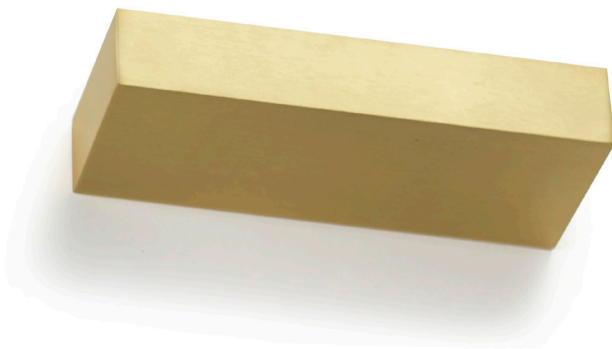

Not included

CERTIFICATION

Class I

ENVIRONMENT

Indoor

PRODUCT INFO	Sofisticato Nr. 13 B7219370 17x6,2 H3 cm
TYPE	Wall Lamp
MATERIAL	Brass
CORD LENGTH	/
SWITCH	No
LIGHT SOURCE	R7S
MAX WATT	25 Watt
MAX VOLT	240 Volt
LAMP	Not included
CERTIFICATION	Class I
ENVIRONMENT	Indoor