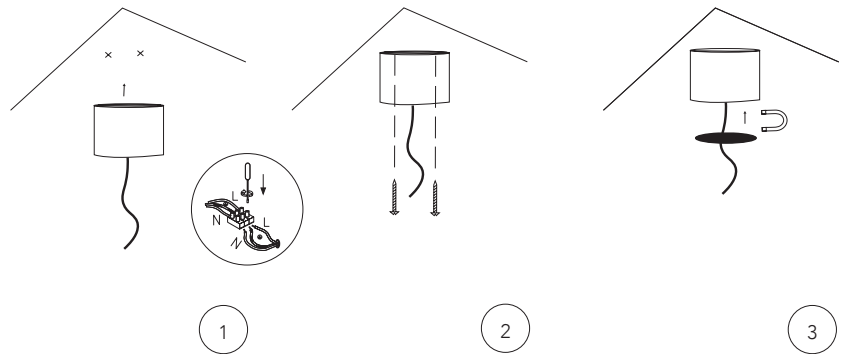

SOFISTICATO

Koen Van Guijze

SERAX

PRODUCT INFO

Sofisticato Nr. 07
B7219366
D6 H12 cm

TYPE

Pendant Lamp

MATERIAL

Bluesteel

CORD LENGTH

1,4m

SWITCH

No

LIGHT SOURCE

E27

MAX WATT

25 Watt

MAX VOLT

240 Volt

LAMP

Not included

CERTIFICATION

Class I

ENVIRONMENT

Indoor