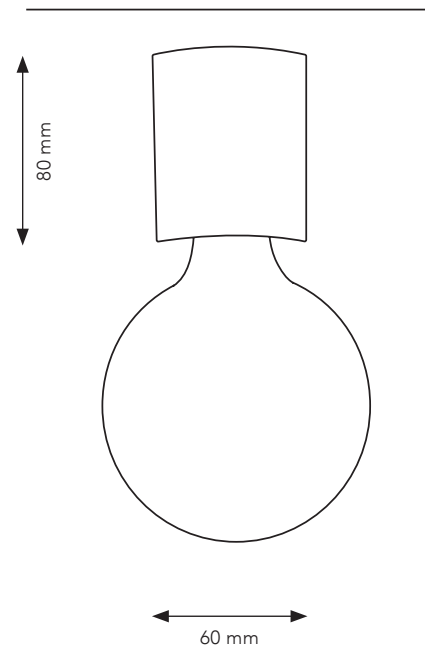

SOFISTICATO

Koen Van Guijze

SERAX

PRODUCT INFO

Sofisticato Nr. 06

B7219365

D6 H8 cm

TYPE

Ceiling Lamp

MATERIAL

Bluesteel

CORD LENGTH

/

SWITCH

No

LIGHT SOURCE

E27

MAX WATT

25 Watt

MAX VOLT

240 Volt

LAMP

Not included

CERTIFICATION

Class I

ENVIRONMENT

Indoor