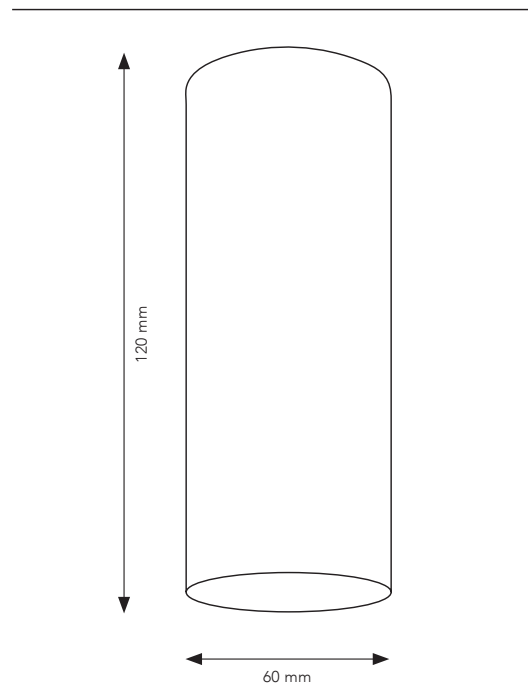

SOFISTICATO

Koen Van Guijze

SERAX

PRODUCT INFO

Sofisticato Nr. 02

B7219361

D6 H12 cm

TYPE

Ceiling Lamp

MATERIAL

Bluesteel

CORD LENGTH

/

SWITCH

No

LIGHT SOURCE

Gu10

MAX WATT

25 Watt

MAX VOLT

240 Volt

LAMP

Not included

CERTIFICATION

Class I

ENVIRONMENT

Indoor