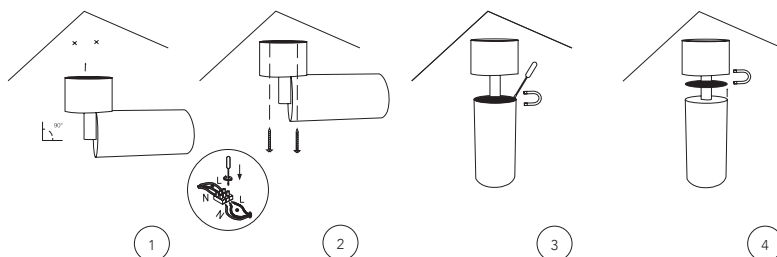

SOFISTICATO

Koen Van Guijze

SERAX

PRODUCT INFO

Sofisticato Nr. 03

B7219362
D7,5 H32 cm

TYPE

Ceiling Lamp

MATERIAL

Bluesteel

CORD LENGTH

/

SWITCH

No

LIGHT SOURCE

Gu10

MAX WATT

25 Watt

MAX VOLT

240 Volt

LAMP

Not included

CERTIFICATION

Class I

ENVIRONMENT

Indoor