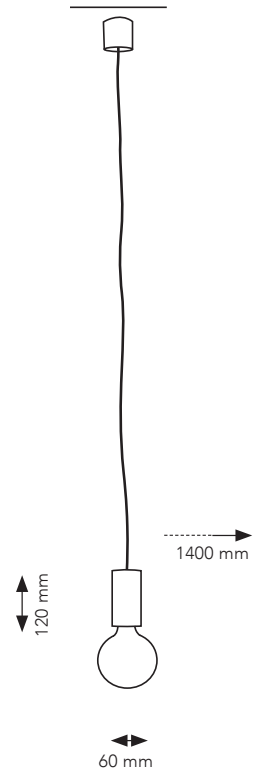

SOFISTICATO

Koen Van Guijze

SERAX

PRODUCT INFO

Sofisticato Nr. 07
B7219366
D6 H12 cm

TYPE

Pendant Lamp

MATERIAL

Bluesteel

CORD LENGTH

1,4m

SWITCH

No

LIGHT SOURCE

E27

MAX WATT

25 Watt

MAX VOLT

240 Volt

LAMP

Not included

CERTIFICATION

Class I

ENVIRONMENT

Indoor