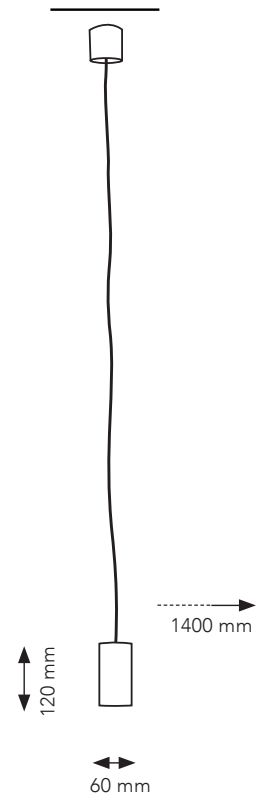

SOFISTICATO

Koen Van Guijze

SERAX

PRODUCT INFO

Sofisticato Nr. 08
B7219367
D6 H12 cm

TYPE

Pendant Lamp

MATERIAL

Bluesteel

CORD LENGTH

1,4m

SWITCH

No

LIGHT SOURCE

GU10

MAX WATT

5 Watt

MAX VOLT

240 Volt

LAMP

Not included

CERTIFICATION

Class I

ENVIRONMENT

Indoor