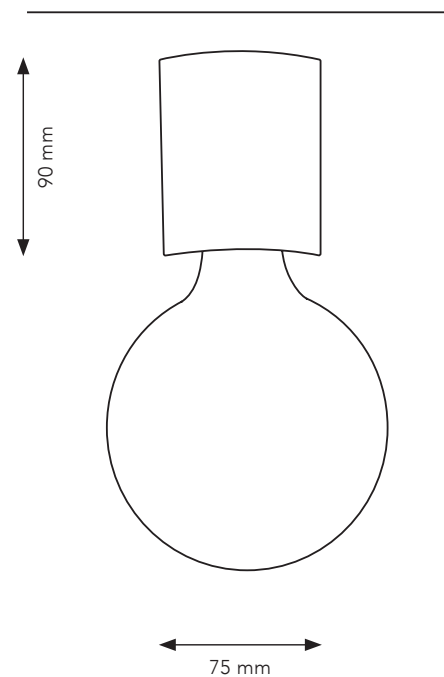

SOFISTICATO

Koen Van Guijze

SERAX

PRODUCT INFO

Sofisticato Nr. 05

B7219364

D7,5 H9 cm

TYPE

Ceiling Lamp

MATERIAL

Bluesteel

CORD LENGTH

/

SWITCH

No

LIGHT SOURCE

E27

MAX WATT

25 Watt

MAX VOLT

240 Volt

LAMP

Not included

CERTIFICATION

Class I

ENVIRONMENT

Indoor