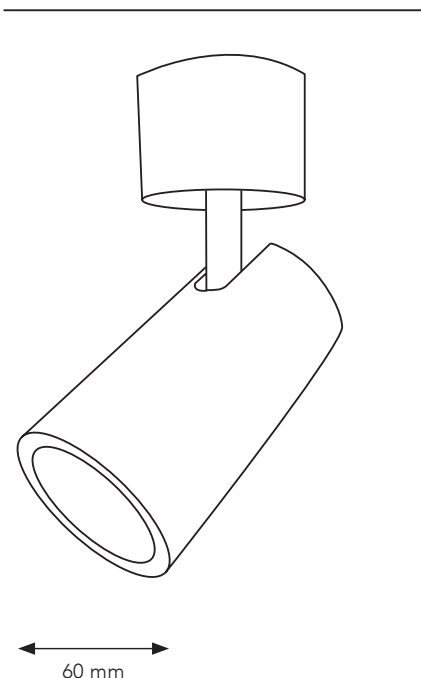

SOFISTICATO

Koen Van Guijze

SERAX

PRODUCT INFO

Sofisticato Nr. 04
B7219363
D6 H16 cm

TYPE

Ceiling Lamp

MATERIAL

Bluesteel

CORD LENGTH

/

SWITCH

No

LIGHT SOURCE

Gu10

MAX WATT

25 Watt

MAX VOLT

240 Volt

LAMP

Not included

CERTIFICATION

Class I

ENVIRONMENT

Indoor

160 mm

60 mm