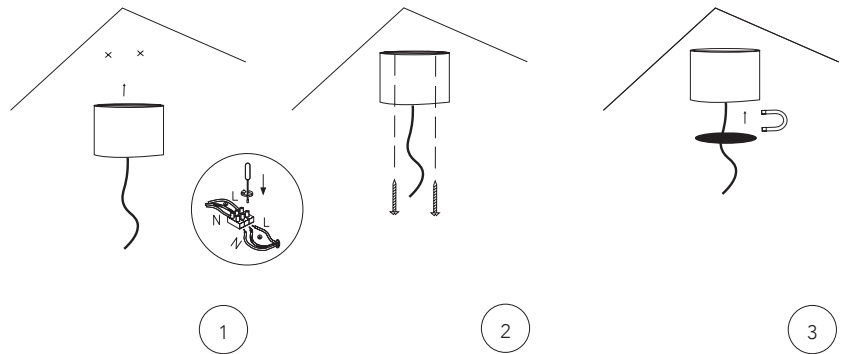

SOFISTICATO

Koen Van Guijze

SERAX

PRODUCT INFO

Sofisticato Nr. 09
B7219368
D3,5 H70 cm

TYPE

Pendant Lamp

MATERIAL

Bluesteel

CORD LENGTH

1,5m

SWITCH

No

LIGHT SOURCE

G9

MAX WATT

5 Watt

MAX VOLT

240 Volt

LAMP

Not included

CERTIFICATION

Class I

ENVIRONMENT

Indoor