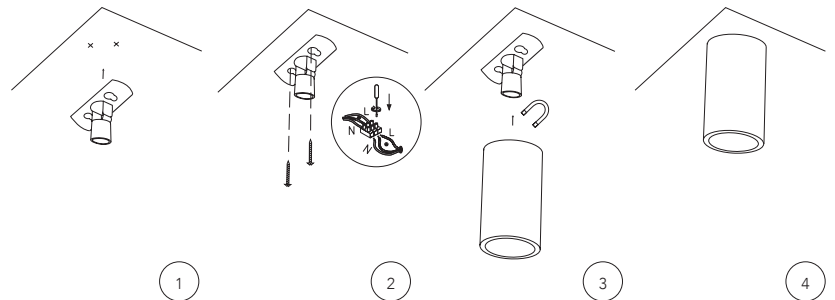

SOFISTICATO

Koen Van Guijze

SERAX

PRODUCT INFO

Sofisticato Nr. 01

B7219360

D7,5 H18 cm

TYPE

Ceiling Lamp

MATERIAL

Bluesteel

CORD LENGTH

/

SWITCH

No

LIGHT SOURCE

Gu10

MAX WATT

25 Watt

MAX VOLT

240 Volt

LAMP

Not included

CERTIFICATION

Class I

ENVIRONMENT

Indoor