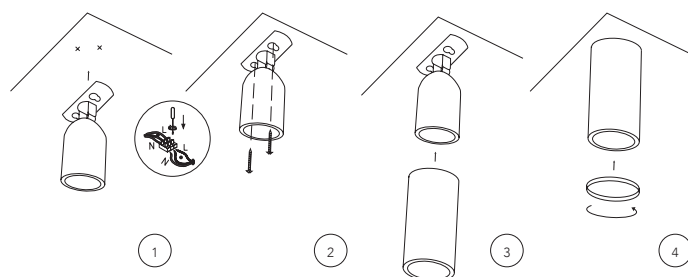

SOFISTICATO

Koen Van Guijze

SERAX

PRODUCT INFO

Sofisticato Nr. 06

B7219365

D6 H8 cm

TYPE

Ceiling Lamp

MATERIAL

Bluesteel

CORD LENGTH

/

SWITCH

No

LIGHT SOURCE

E27

MAX WATT

25 Watt

MAX VOLT

240 Volt

LAMP

Not included

CERTIFICATION

Class I

ENVIRONMENT

Indoor