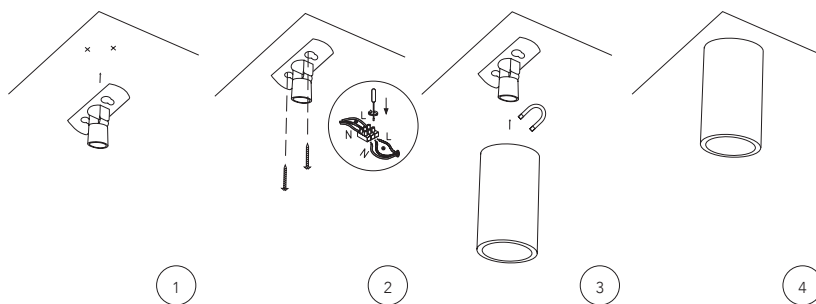

SOFISTICATO

Koen Van Guijze

SERAX

PRODUCT INFO

Sofisticato Nr. 02

B7219361

D6 H12 cm

TYPE

Ceiling Lamp

MATERIAL

Bluesteel

CORD LENGTH

/

SWITCH

No

LIGHT SOURCE

Gu10

MAX WATT

25 Watt

MAX VOLT

240 Volt

LAMP

Not included

CERTIFICATION

Class I

ENVIRONMENT

Indoor