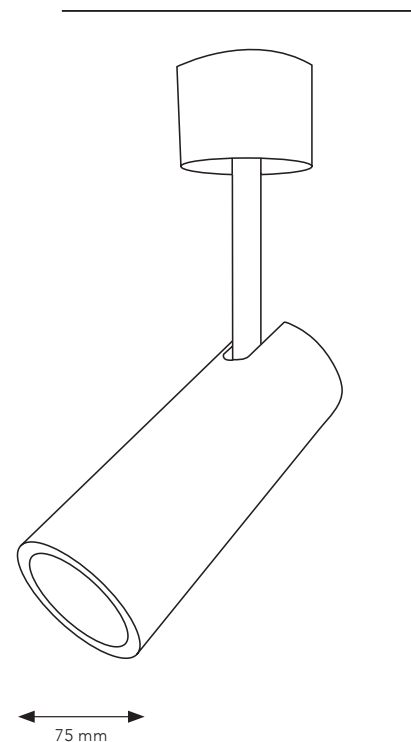

SOFISTICATO

Koen Van Guijze

SERAX

PRODUCT INFO

Sofisticato Nr. 03

B7219362
D7,5 H32 cm

TYPE

Ceiling Lamp

MATERIAL

Bluesteel

CORD LENGTH

/

SWITCH

No

LIGHT SOURCE

Gu10

MAX WATT

25 Watt

MAX VOLT

240 Volt

LAMP

Not included

CERTIFICATION

Class I

ENVIRONMENT

Indoor