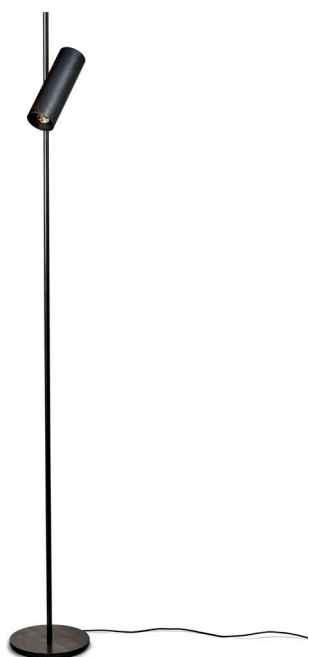

SOFISTICATO

Koen Van Guijze

SERAX

PRODUCT INFO

Sofisticato Nr. 16
B7219373
D30 H230 cm

TYPE

Floor Lamp

MATERIAL

Bluesteel

CORD LENGTH

3,5m

SWITCH

Yes

DIMMER

Yes

LIGHT SOURCE

E27

MAX WATT

25 Watt

MAX VOLT

240 Volt

LAMP

Not included

CERTIFICATION

Class I

ENVIRONMENT

Indoor