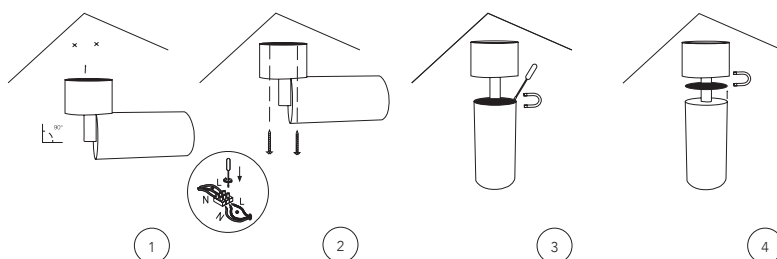

SOFISTICATO

Koen Van Guijze

SERAX

PRODUCT INFO

Sofisticato Nr. 04
B7219363
D6 H16 cm

TYPE

Ceiling Lamp

MATERIAL

Bluesteel

CORD LENGTH

/

SWITCH

No

LIGHT SOURCE

Gu10

MAX WATT

25 Watt

MAX VOLT

240 Volt

LAMP

Not included

CERTIFICATION

Class I

ENVIRONMENT

Indoor

160 mm

60 mm