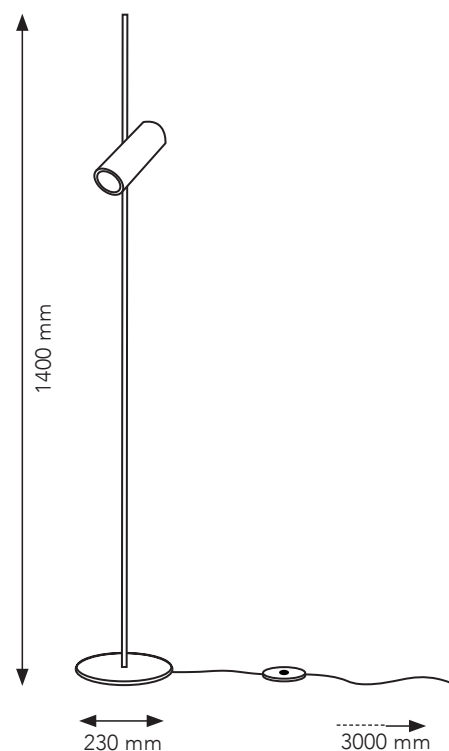

SOFISTICATO

Koen Van Guijze

SERAX

PRODUCT INFO

Sofisticato Nr. 15

B7219372

D23 H140 cm

TYPE

Floor Lamp

MATERIAL

Bluesteel

CORD LENGTH

3m

SWITCH

Yes

LIGHT SOURCE

GU10

MAX WATT

25 Watt

MAX VOLT

240 Volt

LAMP

Not included

CERTIFICATION

Class I

ENVIRONMENT

Indoor