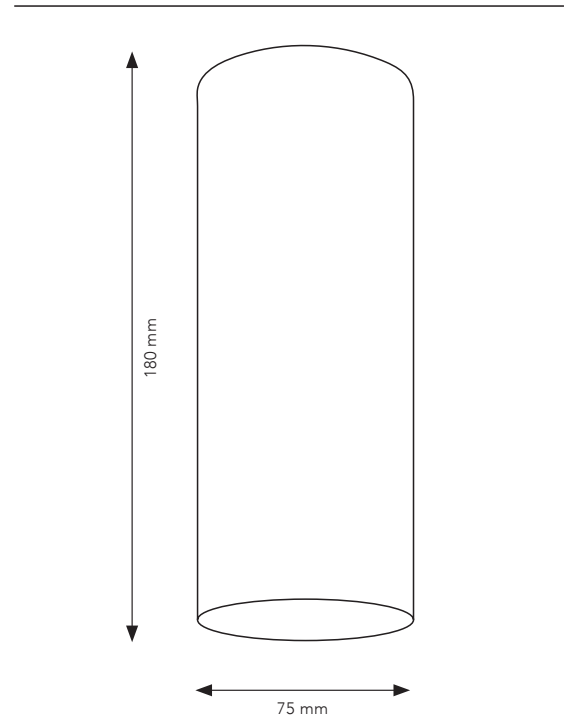

SOFISTICATO

Koen Van Guijze

SERAX

PRODUCT INFO

Sofisticato Nr. 01

B7219360

D7,5 H18 cm

TYPE

Ceiling Lamp

MATERIAL

Bluesteel

CORD LENGTH

/

SWITCH

No

LIGHT SOURCE

Gu10

MAX WATT

25 Watt

MAX VOLT

240 Volt

LAMP

Not included

CERTIFICATION

Class I

ENVIRONMENT

Indoor