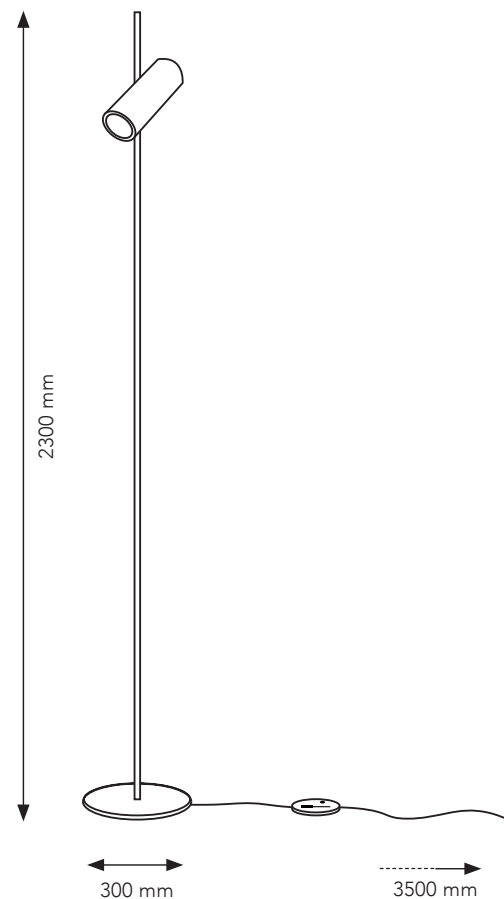

SOFISTICATO

Koen Van Guijze

SERAX

PRODUCT INFO

Sofisticato Nr. 16
B7219373
D30 H230 cm

TYPE

Floor Lamp

MATERIAL

Bluesteel

CORD LENGTH

3,5m

SWITCH

Yes

DIMMER

Yes

LIGHT SOURCE

E27

MAX WATT

25 Watt

MAX VOLT

240 Volt

LAMP

Not included

CERTIFICATION

Class I

ENVIRONMENT

Indoor