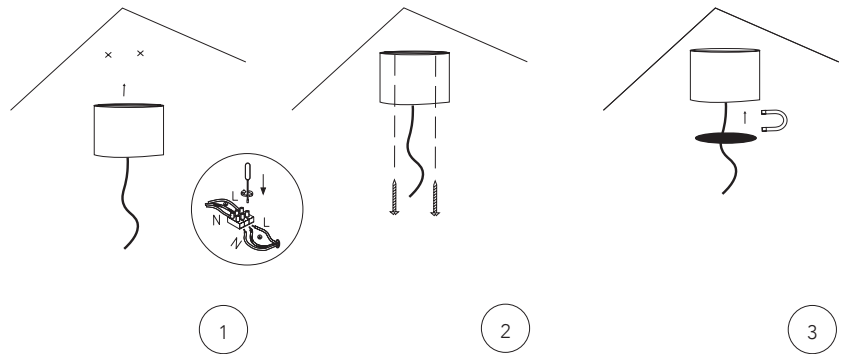

SOFISTICATO

Koen Van Guijze

SERAX

PRODUCT INFO

Sofisticato Nr. 08
B7219367
D6 H12 cm

TYPE

Pendant Lamp

MATERIAL

Bluesteel

CORD LENGTH

1,4m

SWITCH

No

LIGHT SOURCE

GU10

MAX WATT

5 Watt

MAX VOLT

240 Volt

LAMP

Not included

CERTIFICATION

Class I

ENVIRONMENT

Indoor