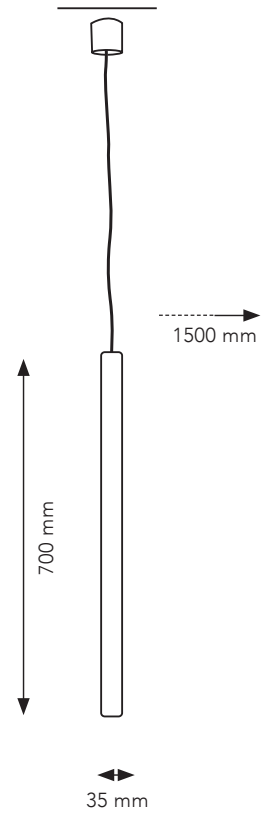

SOFISTICATO

Koen Van Guijze

SERAX

PRODUCT INFO

Sofisticato Nr. 09
B7219368
D3,5 H70 cm

TYPE

Pendant Lamp

MATERIAL

Bluesteel

CORD LENGTH

1,5m

SWITCH

No

LIGHT SOURCE

G9

MAX WATT

5 Watt

MAX VOLT

240 Volt

LAMP

Not included

CERTIFICATION

Class I

ENVIRONMENT

Indoor