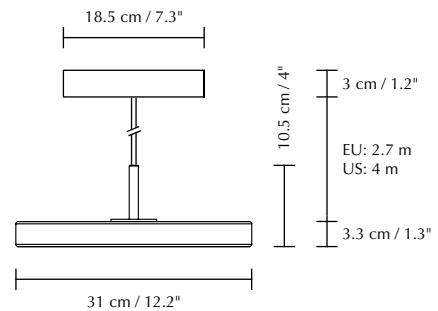

EU: Medium

EU: Mini

US: Medium

US: Mini

* For recommended external dimmers, go to umage.presscloud.com

UMAGE