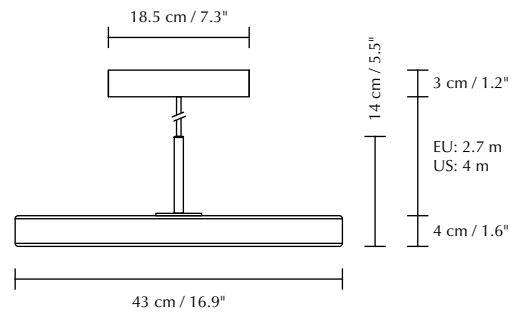

EU: Medium

EU: Mini

US: Medium

US: Mini

* For recommended external dimmers, go to umage.presscloud.com

UMAGE