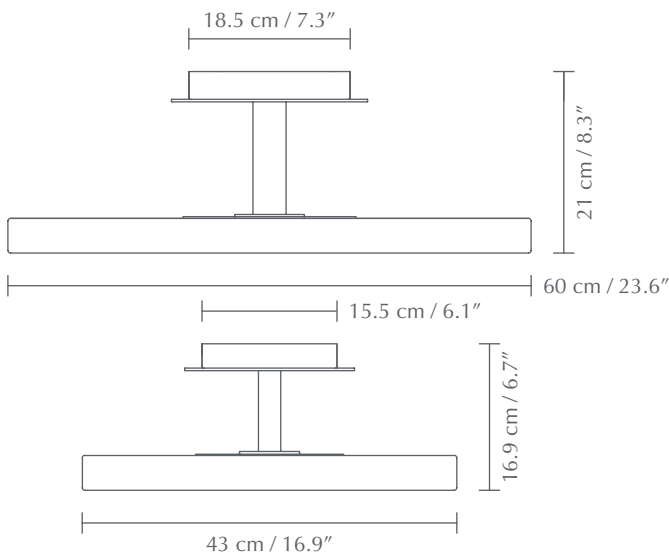

# ASTERIA UP

Designed by Søren Ravn Christensen

Colour variations

 Surface mounted lamp

 **TESTS & CERTIFICATIONS**  
CE (for indoor use), IP2X, cETLus certified

 **DIMENSIONS**  
Ø: 60 cm / 23.6"      Ø: 43 cm / 16.9"  
H: 21 cm / 8.3"      H: 16.9 cm / 6.7"

 **MATERIAL**  
Steel, aluminium and PMMA  
Metal canopy

 **WARRANTY**  
10 years warranty against manufacturer defects

 **LIGHT SOURCE**  
**Asteria Up large:**  
EU: 37W LED panel incl. ambient top light. 3000 K  
2300 lumen. CRI 81. 25000 H

US: 36W LED panel incl. ambient top light. 3000 K  
2400 lumen. CRI 81. 25000 H

**Asteria Up medium:**  
EU: 17W LED panel incl. ambient top light. 3000 K  
1100 lumen. CRI 83. 25000 H

Dimmable with external dimmer\*

 **PACKAGING** (L x W x H)  
Large: 84 x 65.1 x 8.5 cm / 33.1 x 25.6 x 3.3"  
Medium: 67.1 x 46.9 x 8.1 cm / 26.4 x 18.5 x 3.2"

 **ASSEMBLY TIME**  
10 min - video guide at [umage.com](http://umage.com)