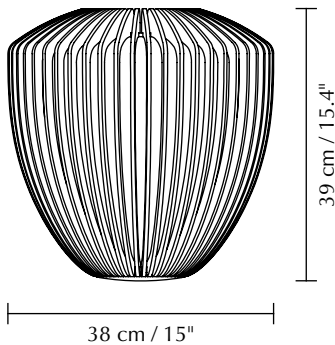

# CLAVA WOOD

Designed by Søren Ravn Christensen

Pendant and floor lampshade  
Compatible with E26 / E27

## DIMENSIONS

Ø: 38 cm / 15"  
H: 37.1 cm / 14.6"

## PACKAGING DIMENSIONS (L x W x H)

43.4 x 39 x 43.4 cm / 17.1 x 15.4 x 17.1"