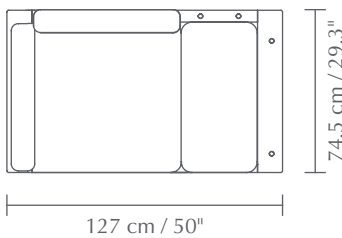

LOUNGE AROUND | 1.5-SEATER

Designed by Søren Ravn Christensen

Colour variations

oak

dark oak

sugar brown

white sands

sterling

shadow

DIMENSIONS

H x W x D: 40.3 x 127 x 74.5 cm / 15.9 x 50 x 29.3"

TESTS & CERTIFICATIONS

EU: Passed EN 16139 (L1) & EN 1022

Flip 180°

Reversible cushion with a thin tray on the reverse side

MATERIAL

Solid oak, MDF, steel (plated brass) and polyester (Horizons S). Find more information in the Horizons S fabric spec sheet.

CONSTRUCTION

Frame: Solid oak, MDF and steel (plated brass). Tongue and groove, mortise and tenon, dowel joinery. Reinforced with glue and screws. Clear top coat wood finish. **Backrest:** Loose. Steel frame with 38 kg 170 Newton foam. **Seat cushion:** Loose. Core of 38 kg 170 Newton foam, top filling 30% feathers and 70% airblown polyester ball fiber. **Back cushion:** Loose. Airblown polyester ball fiber. **Fabric:** 100% polyester (Horizons S).

WEIGHT

Box 1: 17.5 kg / 38.6 lb

Box 2: 16.5 kg / 36.4 lb

WEIGHT INCL. PACKAGING

Box 1: 22.0 kg / 48.5 lb

Box 2: 19.0 kg / 41.9 lb

PACKAGING DIMENSIONS (L x W x H)

Box 1: 82 x 145 x 10 cm / 32.3 x 57.1 x 3.9"

Box 2: 74 x 95 x 41 cm / 29.1 x 37.4 x 16.1"

ASSEMBLY TIME

20 min - video guide at umage.com

MEDIA KIT

Photos and press material

Download at umage.presscloud.com

ORDERING INFORMATION

1.5-seater oak sugar brown	#5562C723-01
1.5-seater oak white sands	#5562C723-02
1.5-seater oak sterling	#5562C723-03
1.5-seater oak shadow	#5562C723-04
1.5-seater dark oak sugar brown	#5762C723-01
1.5-seater dark oak white sands	#5762C723-02
1.5-seater dark oak sterling	#5762C723-03
1.5-seater dark oak shadow	#5762C723-04

UMAGE