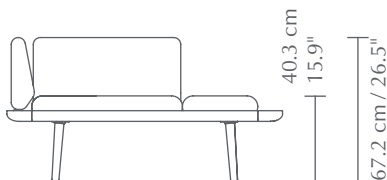

LOUNGE AROUND | 1.5-SEATER

Designed by Søren Ravn Christensen

Colour variations

oak

dark oak

sugar brown

white sands

sterling

shadow

DIMENSIONS

H x W x D: 40.3 x 127 x 74.5 cm / 15.9 x 50 x 29.3"

TESTS & CERTIFICATIONS

EU: Passed EN 16139 (L1) & EN 1022

Flip 180°

Reversible cushion with a thin tray on the reverse side

MATERIAL

WEIGHT

Box 1: 17.5 kg / 38.6 lb

Box 2: 16.5 kg / 36.4 lb

WEIGHT INCL. PACKAGING

Box 1: 22.0 kg / 48.5 lb

Box 2: 19.0 kg / 41.9 lb

PACKAGING DIMENSIONS (L x W x H)

Box 1: 82 x 145 x 10 cm / 32.3 x 57.1 x 3.9"

Box 2: 74 x 95 x 41 cm / 29.1 x 37.4 x 16.1"

ASSEMBLY TIME

20 min - video guide at umage.com

MEDIA KIT

Photos and press material

Download at umage.presscloud.com

ORDERING INFORMATION

1.5-seater oak sugar brown	#5562C723-01
1.5-seater oak white sands	#5562C723-02
1.5-seater oak sterling	#5562C723-03
1.5-seater oak shadow	#5562C723-04
1.5-seater dark oak sugar brown	#5762C723-01
1.5-seater dark oak white sands	#5762C723-02
1.5-seater dark oak sterling	#5762C723-03
1.5-seater dark oak shadow	#5762C723-04