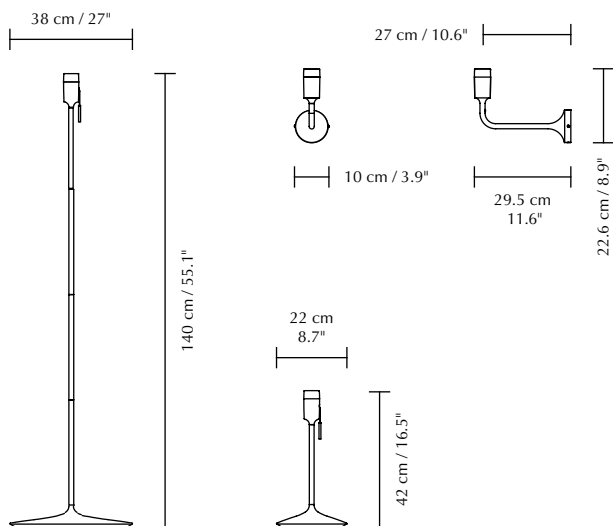

SANTÉ

Designed by Anders Klem

Surface mounted lamp
Compatible with E27

DIMENSIONS

Floor (Ø × H): 38 × 140 cm / 27 × 55.1"
Table (Ø × H): 22 × 42 cm / 8.7 × 16.5"
Wall (H × W × D): 22.6 × 10 × 29.5 cm / 8.9 × 3.9 × 11.6"

MATERIAL

Aluminium, steel, MDF and ABS

WEIGHT

Santé floor: 2.9 kg / 6.4 lb
Santé table: 1 kg / 2.2 lb
Santé wall: 900 g / 2 lb

WEIGHT INCL. PACKAGING

Santé floor: 3.9 kg / 8.6 lb
Santé table: 1.7 kg / 3.7 lb
Santé wall: 1.7 kg / 3.7 lb

LIGHT SOURCE

E27 - max 15W LED (not included)

PACKAGING DIMENSIONS (L × W × H)

Santé floor: 41.6 × 41.6 × 9.8 cm / 16.4 × 16.4 × 3.9"
Santé table: 41.6 × 26.3 × 9 cm / 16.4 × 10.4 × 3.5"
Santé wall: 28.1 × 35.5 × 12.6 cm / 11.1 × 14 × 5"

ASSEMBLY TIME

10-15 min

MEDIA KIT

Photos and press material
Download at umage.presscloud.com

ORDERING INFORMATION

Santé floor white	EU #4035 / US #4037
Santé floor black	EU #4036 / US #4038
Santé floor brushed steel	EU #4047 / US #4161
Santé floor brushed brass	EU #4048 / US #4160
Santé table white	EU #4045 / US #4104
Santé table black	EU #4046 / US #4105
Santé table brushed steel	EU #4050 / US #4107
Santé table brushed brass	EU #4052 / US #4106
Santé wall white	EU #4035
Santé wall black	EU #4036
Santé wall brushed steel	EU #4047
Santé wall brushed brass	EU #4048