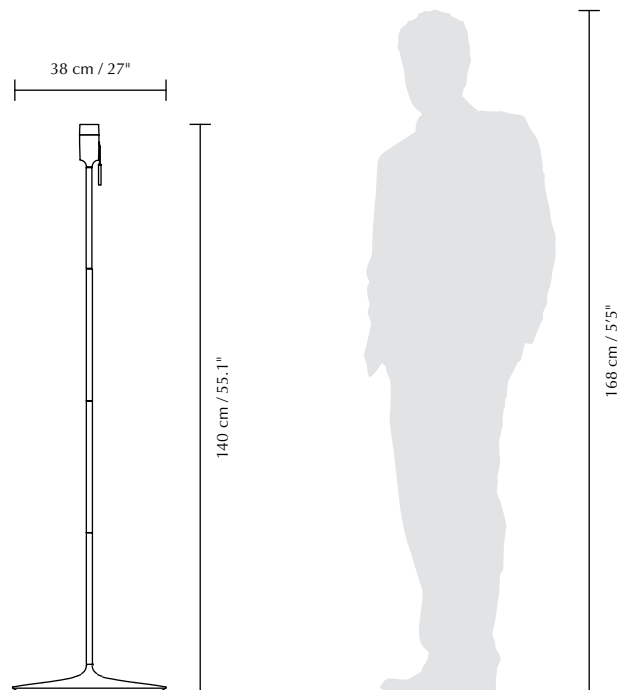

SANTÉ

Designed by Anders Klem

Imagine a pendant lamp... upside down, raising delicately from the floor. This is the special power of Santé! Designed to be an elegant accompaniment to your everyday celebrations, Santé is a glamorous stand available in brushed steel, brushed brass, black and white. Paired with either a lampshade or a light bulb, its sturdy yet subtle design will fit perfectly into any living room, bedroom, or hallway. Light travels quickly, extraordinary designs stand.

Find more info on our website umage.com

UMAGE