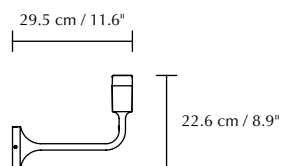

SANTÉ

Designed by Anders Klem

Imagine a pendant lamp... upside down, raising delicately from the floor. This is the special power of Santé! Designed to be an elegant accompaniment to your everyday celebrations, Santé is a glamorous stand available in brushed steel, brushed brass, black and white. Paired with either a lampshade or a light bulb, its sturdy yet subtle design will fit perfectly into any living room, bedroom, or hallway. Light travels quickly, extraordinary designs stand.

Find more info on our website umage.com

UMAGE