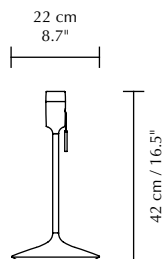

SANTÉ

Designed by Anders Klem

Imagine a pendant lamp... upside down, raising delicately from the floor. This is the special power of Santé! Designed to be an elegant accompaniment to your everyday celebrations, Santé is a glamorous stand available in brushed steel, brushed brass, black and white. Paired with either a lampshade or a light bulb, its sturdy yet subtle design will fit perfectly into any living room, bedroom, or hallway. Light travels quickly, extraordinary designs stand.

Find more info on our website umage.com

UMAGE