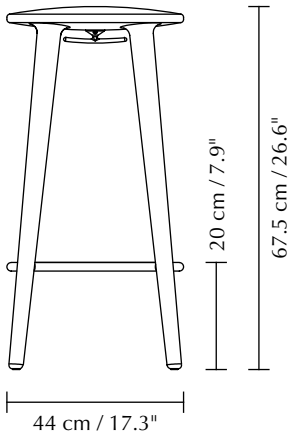

Colour variations

oak

dark oak

black oak