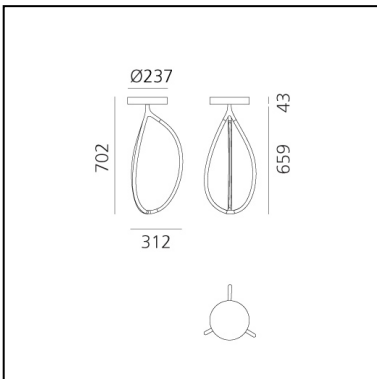

## LUMINAIRE

- Watt: **25W**
- Lichtstrom (lm): **1540lm**
- CCT: **3000K**
- CRI: **90**
- Dimmable Typology: **Push**

## BESCHREIBUNG

Arrival is a complete lamp family with dynamic, flowing shapes that sculpt light with delicate, graphic lines. Branching out from a central joint, common to all the different versions, each model has three arms that form a soft, organic geometric shape through a profile that is both light and structure. Each element has a section that leaves the aluminium profile visible from the outside while generating a light-diffusing surface inside.

## DIMENSION

- Breite: **cm 31.2**
- Höhe: **cm 70.2**
- Breite Fuß: **cm 4.3**
- Durchmesser Fuß: **cm 23.7**