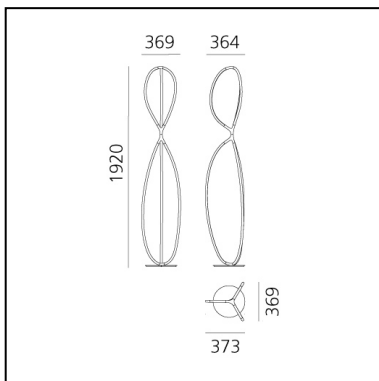

Arrival floor - Brass

Ludovica + Roberto
Palomba

IP20  CE

LUMINAIRE

- Watt: **75W**
- Lichtstrom (lm): **4610lm**
- CCT: **3000K**
- CRI: **90**
- Dimmer Typology: **Touch Dimmer su cavo**

Anmerkungen

BESCHREIBUNG

Arrival is a complete lamp family with dynamic, flowing shapes that sculpt light with delicate, graphic lines. Branching out from a central joint, common to all the different versions, each model has three arms that form a soft, organic geometric shape through a profile that is both light and structure. Each element has a section that leaves the aluminium profile visible from the outside while generating a light-diffusing surface inside. The resulting elements blend into spaces with a presence that is discreet yet distinctive thanks to the shape and quality of the softly diffused light. These are elegant lighting tools, perfect for use in multiple series or for combining the different versions together depending on the requirements of the installation spaces.

ARTIKELNUMMER: 1552010A

FUNKTIONEN

- Artikelnummer: **1552010A**
- Farbe: **Brass**
- Installation: **Stehleuchte**
- Material: **Aluminium, silicone**
- Serie: **Design Collection**
- design: **Ludovica + Roberto Palomba**

DIMENSION

- Länge: **cm 37.3**
- Breite: **cm 36.9**
- Höhe: **cm 192**