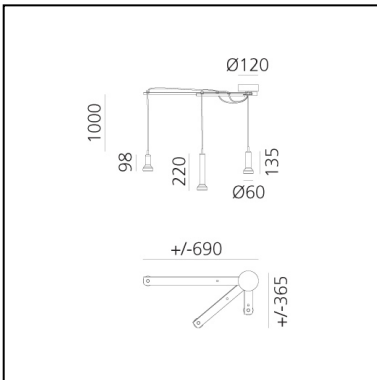

Stabligh - 3 colors

Arik Levy

IP20   

LUMINAIRE *

- Watt: **16,5W**
- Lichtstrom (lm): **1019lm**
- Efficiency: **97%**
- Efficacy: **63.66lm/W**

* **CR190** – Diese Daten können je nach installierter Quelle variieren.

Photometrische Untersuchungen werden relativ bereitgestellt und die Beleuchtungsberechnungen können je nach tatsächlich verwendeter Quelle aktualisiert werden.

BESCHREIBUNG

The Stab light are produced with very traditional bohemian handblowing technology. Its handblowing to wooden moulds. The moulds are produced by hand as well, from hard and wet wood. The glass masters are using glass blowing pipe as basic instrument, gathering several layers of glass in various colors and by mouth blowing and shaping with hand tools prepares shape which is very close to the moulds shape. In final stage the glass masters puts the pre-shaped hot glass into the mould and finish the piece to the final shape, which is given by exact form of the mould. After the "hotshop" production phase the vases are finished on cutting shop, where additional parts are cut out and surface is polished to high gloss. This production process stays on extraordinary skills of glass masters, who are passing their experience from generation to generation.

FUNKTIONEN

- Produktcode: **DAL0027L90**
- Farbe: **Brown, green amber, aquamarine**
- Installation: **Pendelleuchte**
- Material: **blown glass, metal**
- Serie: **Design Collection**
- Anwendungsbereich: **Innenbeleuchtung**
- design: **Arik Levy**

DIMENSION

- Durchmesser Fuß: **120 mm**
- Max Erweiterungsbreite: **730 mm**

LICHTQUELLEN NICHT ENTHALTEN

- Kategorie: **LED RETROFIT**
- Anzahl: **3**
- Sockel: **GU10**