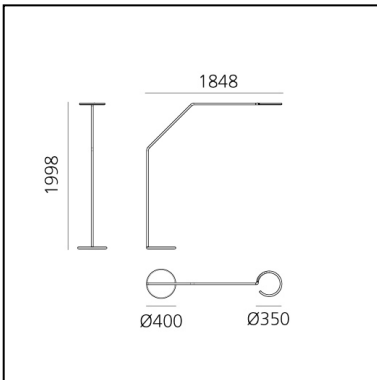

## LUMINAIRE

- Watt: **35W**
- Lichtstrom (lm): **2639lm**
- CCT: **3000K**
- Efficiency: **48%**
- Efficacy: **75.41lm/W**
- CRI: **90**

## BESCHREIBUNG

Vine Light is a pure and balanced line that reaches great freedom of movement with only two joints, leaving users free to define their own light with a simple gesture.

An unbroken section, measuring only 16 mm for the small versions and 25 mm for the big ones (floor, wall), shapes the structure and houses all the opto-electronic and mechanical elements.

## DIMENSION

- Länge: **cm 184.8**
- Höhe: **cm 199.8**
- Durchmesser Fuß: **cm 40**