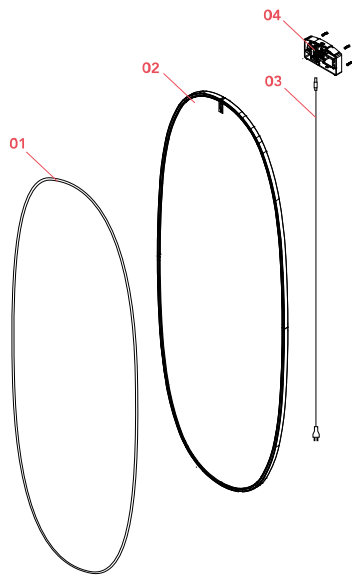

Spare Parts

01.	Opal silicone diffuser ring	RF3680100
02.	Anodized gold mirror hook	RF3680244
03.	Electrical mounting assembly	RF3680300
04.	Anodized gold power unit	RF3680444