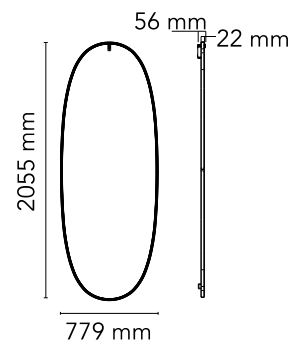

FLOS

F3680044 Anodized Gold

La Plus Belle

Designed by Philippe Starck, 2019

60W - 2700K

Plus Belle is a mirror with incorporated light sources. The aluminium frame is available in various finishes (brushed gold, brushed copper, polished bronze and brill, and houses high chromatic rendering led light sources (CRI 95) and an optical opal silicone diffuser. The mirror is made of 6 mm extra-clear glass, with a layer of safety and aesthetic film to the rear, and it is fixed to the frame by means of a polycarbonate glazing bead. The Plus Belle mirror is hung from the wall by means of an aesthetic effect hook with a dual magnet fixing device to keep it in position. It is powered by means of a wall-mounted power supply unit or IEC cable and connector socket. The optic sensor command fitted to the mirror or remote 0-10/1-10 V - PUSH - DALI control can be used as a dimmer to adjust the light intensity by 10% to 100% in either direction.

Are you a professional and your project needs consulting and support?

[BOOK AN APPOINTMENT](#)

Main specifications

EAN	8059607005026
Mounting	Wall
Environments	Indoor dry location
Light Source Type	LED
LED type	LED Module
Power (W)	60

Physical

Colour	Anodized Gold
Length (mm)	56
Net weight (kg)	24.5
Package height (mm)	1015
Package width (mm)	130
Package length (mm)	2315
Package volume (m3)	0.31
IP internal	20

Download

[Mounting instructions](#)